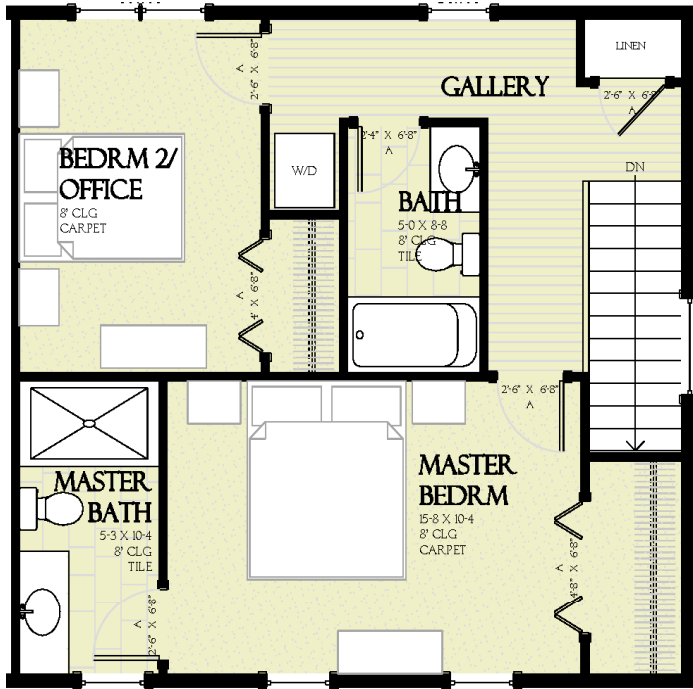

The Smith

Named after the first Postmaster's daughter, Ada Smith. Robinson founded the township in her name.

1,265 Sqft

2 Bedrooms | 2.5 Bathrooms

220 Sqft Deck/Sunroom

550 Sqft Garage

Main Floor Features

- 619 Square-Feet Kitchen, Living, Dining, and Powder Rooms
- Nine-Foot Ceilings
- Recessed Lighting
- Soft-Close Cabinetry
- Whirlpool Appliance Package

The Smith

Upper Floor Features

581 Square-Feet
 Spacious Master Suite
 Second Bedroom/Office
 Additional Full Bathroom
 Upper Floor Laundry

Upper Floor Upgrade Options Include:
 Luxury Tiled Showers, Custom Trim,
 Engineered Hardwood and/or Carpet Flooring

Ground Floor Features

550 Square-Feet
 Fully Insulated 2-Stall Garage
 Spacious Enclosed Storage Area
 Clopay Grand Harbor Garage Door

Keyless Garage Entry, Staggered Cabinets,
 Two-Zone HVAC, and many other
 upgrades available in this unit.
 Contact for more info.