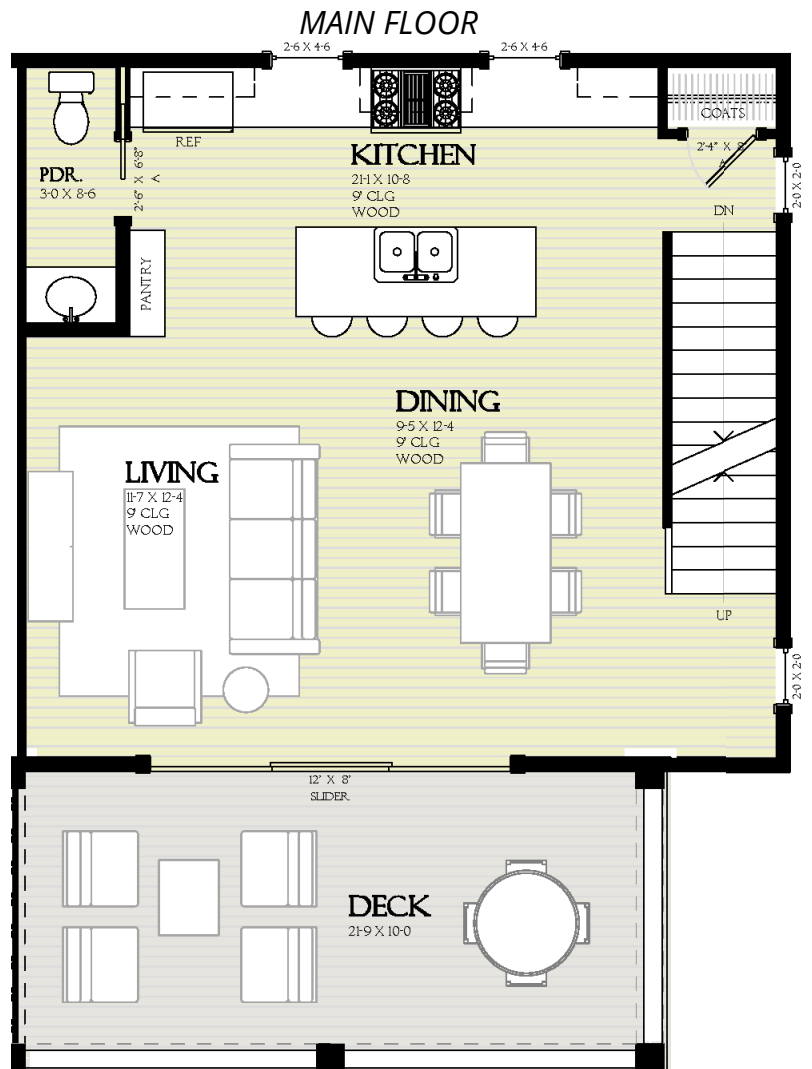

The Smith

Named after the first Postmaster's daughter, Ada Smith. Robinson founded the township in her name.

1,265 Sqft

2 Bedrooms | 2.5 Bathrooms

220 Sqft Deck/Sunroom

550 Sqft Garage

Main Floor Features

- 619 Square-Feet Kitchen, Living, Dining, and Powder Rooms
- Nine-Foot Ceilings
- Recessed Lighting
- Soft-Close Cabinetry
- Whirlpool Appliance Package

The Smith

Upper Floor Features

581 Square-Feet
 Spacious Master Suite
 Second Bedroom/Office
 Additional Full Bathroom
 Upper Floor Laundry

Upper Floor Upgrade Options Include:
 Luxury Tiled Showers, Custom Trim,
 Engineered Hardwood and/or Carpet Flooring

Ground Floor Features

550 Square-Feet
 Fully Insulated 2-Stall Garage
 Spacious Enclosed Storage Area
 Clopay Grand Harbor Garage Door

Keyless Garage Entry, Staggered Cabinets,
 Two-Zone HVAC, and many other
 upgrades available in this unit.
 Contact for more info.