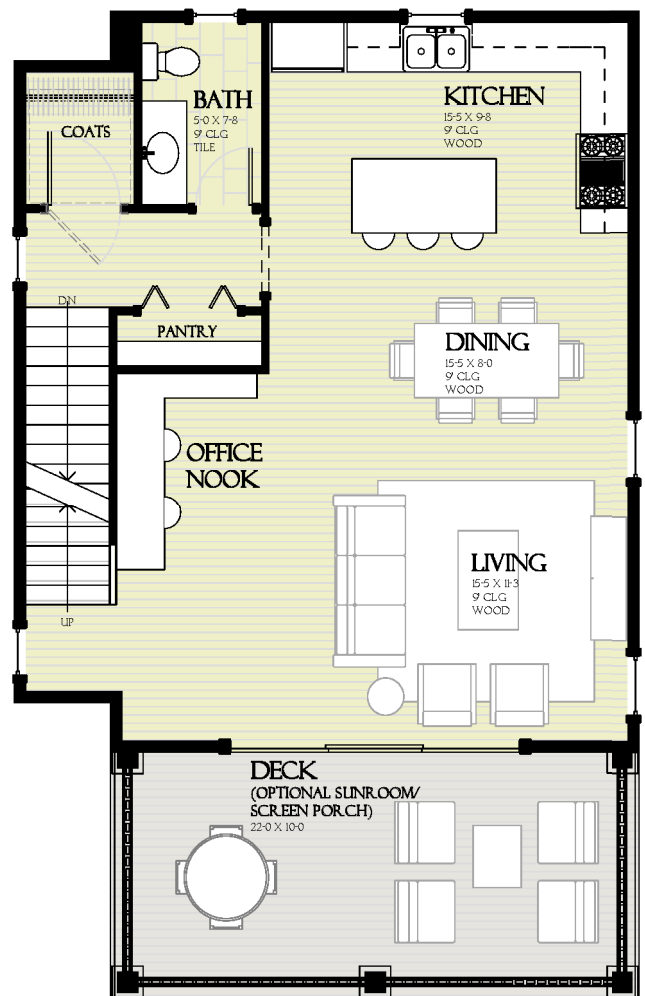

The Robinson

Named after Rix Robinson ("Uncle Rix"), founder of the Township of Ada.

1,568 Sqft

3 Bedrooms | 2.5 Bathrooms

220 Sqft Deck/Sunroom

695 Sqft Garage

Main Floor Features

- 764 Square-Feet
- Kitchen, Living, and Dining Areas
- Office Nook
- Powder Room
- Nine-Foot Ceilings
- Recessed Lighting
- Soft-Close Cabinetry
- Whirlpool Appliance Package

The Robinson

Upper Floor Features

736 Square-Foot
Spacious Master Suite
Two Additional Bedrooms
Second Full Bathroom
Upper Floor Laundry

Ground Floor Features

695 Square-Foot
Fully Insulated 2-Stall Garage
68 Sqft Additional Enclosed Storage
Clopay Grand Harbor Garage Door