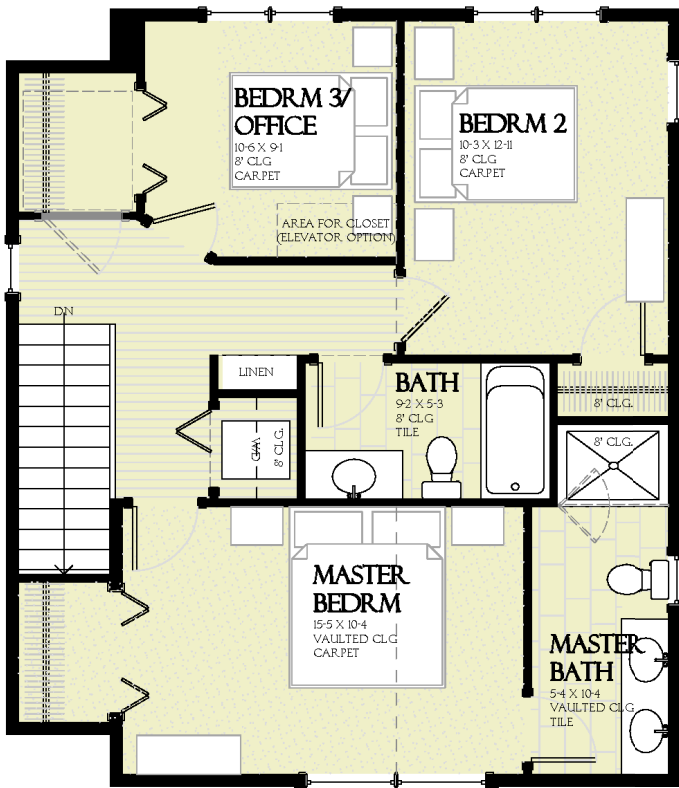

The Robinson

Named after Rix Robinson ("Uncle Rix"), founder of the Township of Ada.

1,568 Sqft

3 Bedrooms | 2.5 Bathrooms

220 Sqft Deck/Sunroom

695 Sqft Garage

Main Floor Features

- 764 Square-Feet
- Kitchen, Living, and Dining Areas
- Office Nook
- Powder Room
- Nine-Foot Ceilings
- Recessed Lighting
- Soft-Close Cabinetry
- Whirlpool Appliance Package

The Robinson

Upper Floor Features

736 Square-Foot
Spacious Master Suite
Two Additional Bedrooms
Second Full Bathroom
Upper Floor Laundry

Ground Floor Features

695 Square-Foot
Fully Insulated 2-Stall Garage
68 Sqft Additional Enclosed Storage
Clopay Grand Harbor Garage Door