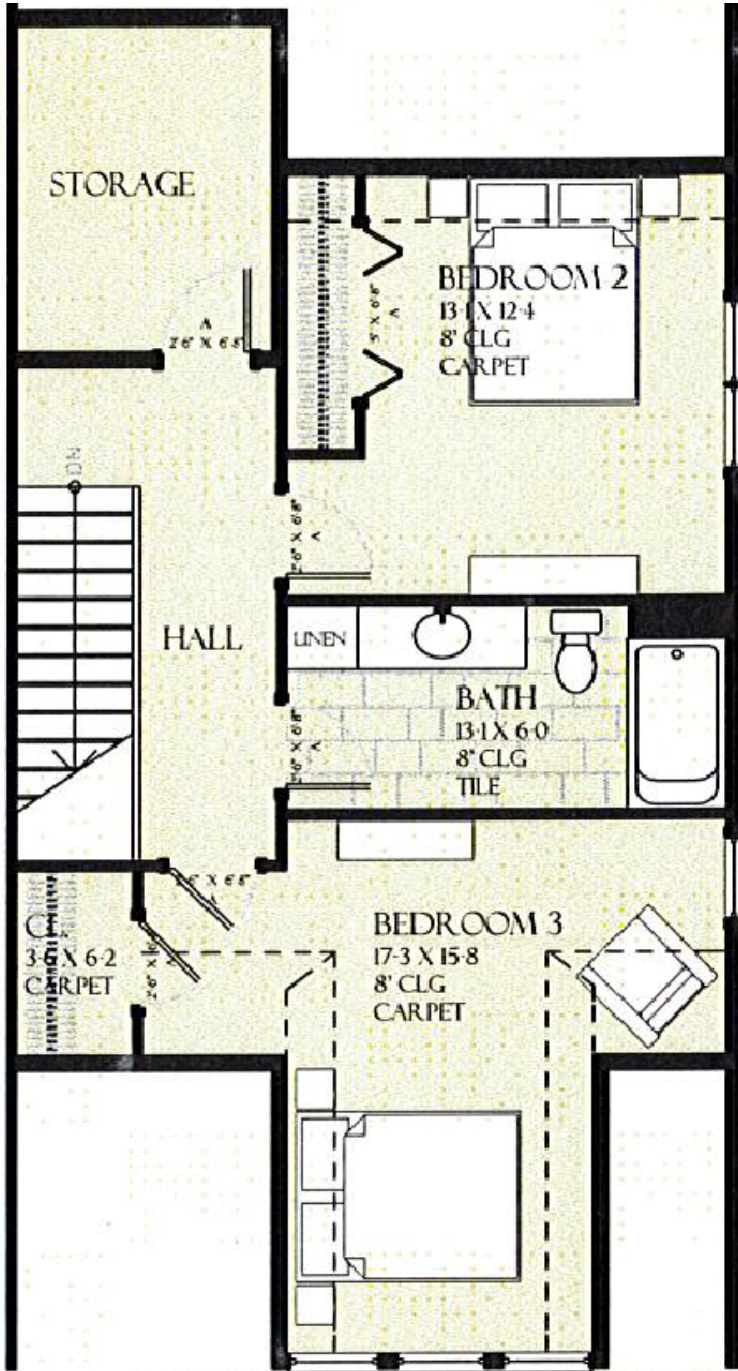

The Madeline

Named after Madeline LaFramboise, Ada's first female fur trader & entrepreneur.

1,900 Sqft

3 Bedrooms | 2.5 Bathrooms

250 Sqft Porch/Patio

800 Sqft Garage

Main Floor Features

- 1,087 Square-Foot Kitchen, Living, and Dining Areas
- Spacious Master Suite
- Main Floor Laundry
- Nine-Foot Ceilings
- Recessed Lighting
- Soft-Close Cabinetry
- Whirlpool Appliance Package

W

The Madeline

Upper Floor Features

575 Square-Feet
Two Additional Bedrooms
Second Full Bathroom
Large Storage Closet

Ground Floor Features

800 Square-Feet
Fully Insulated 2-Stall Garage
Family Room Option*
Clopay Grand Harbor Garage Door

The Madeline

Named after Madeline LaFramboise, Ada's first female fur trader & entrepreneur.

1,900 Sqft

3 Bedrooms | 2 Bathrooms

250 Sqft Porch/Patio

800 Sqft Garage

Main Floor Features

- 1,087 Square-Foot Kitchen, Living, and Dining Areas
- Spacious Master Suite
- Main Floor Laundry
- Nine-Foot Ceilings
- Recessed Lighting
- Soft-Close Cabinetry
- Whirlpool Appliance Package

The Madeline

Upper Floor Features

- 575 Square-Feet
- Two Additional Bedrooms
- Second Full Bathroom
- Large Storage Closet

Ground Floor Features

- 800 Square-Feet
- Fully Insulated 2-Stall Garage
- Family Room Option*
- Clopay Grand Harbor Garage Door