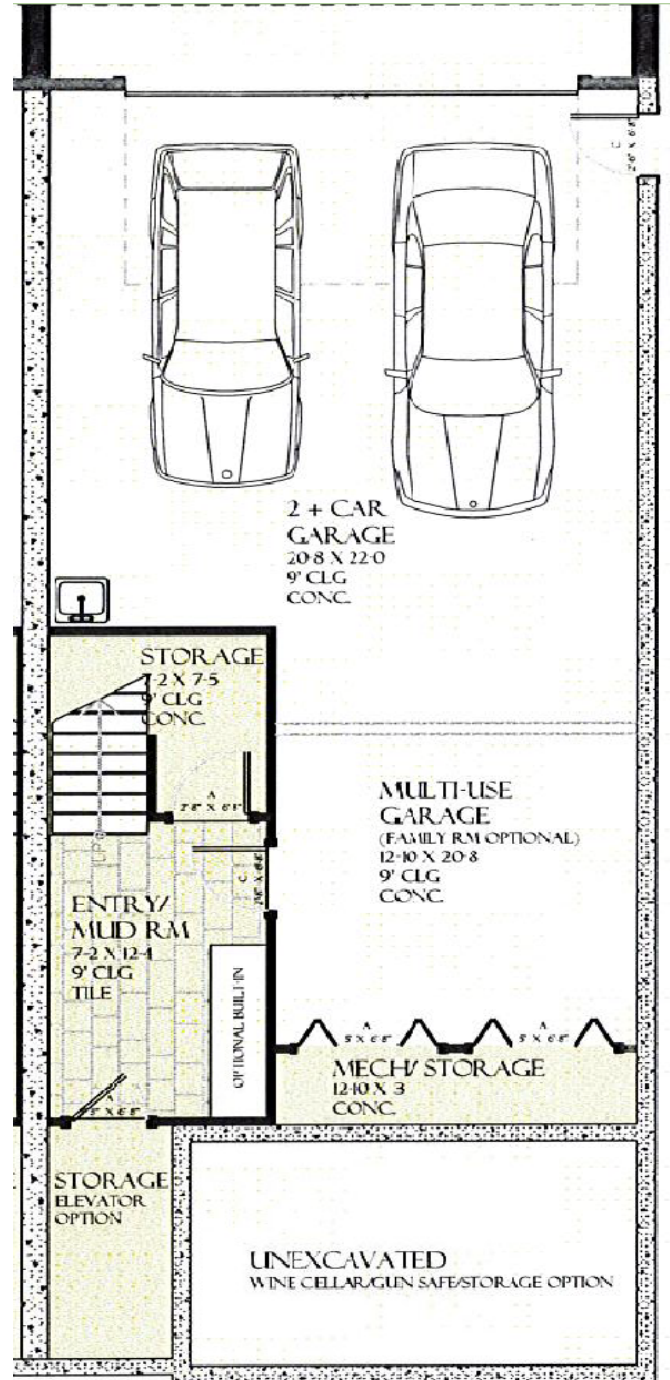

The Madeline

Named after Madeline LaFramboise, Ada's first female fur trader & entrepreneur.

1,900 Sqft

3 Bedrooms | 2.5 Bathrooms

250 Sqft Porch/Patio

800 Sqft Garage

Main Floor Features

- 1,087 Square-Foot Kitchen, Living, and Dining Areas
- Spacious Master Suite
- Main Floor Laundry
- Nine-Foot Ceilings
- Recessed Lighting
- Soft-Close Cabinetry
- Whirlpool Appliance Package

W

The Madeline

Upper Floor Features

575 Square-Feet
Two Additional Bedrooms
Second Full Bathroom
Large Storage Closet

Ground Floor Features

800 Square-Feet
Fully Insulated 2-Stall Garage
Family Room Option*
Clopay Grand Harbor Garage Door

The Madeline

Named after Madeline LaFramboise, Ada's first female fur trader & entrepreneur.

1,900 Sqft

3 Bedrooms | 2 Bathrooms

250 Sqft Porch/Patio

800 Sqft Garage

Main Floor Features

- 1,087 Square-Foot Kitchen, Living, and Dining Areas
- Spacious Master Suite
- Main Floor Laundry
- Nine-Foot Ceilings
- Recessed Lighting
- Soft-Close Cabinetry
- Whirlpool Appliance Package

The Madeline

Upper Floor Features

- 575 Square-Feet
- Two Additional Bedrooms
- Second Full Bathroom
- Large Storage Closet

Ground Floor Features

- 800 Square-Feet
- Fully Insulated 2-Stall Garage
- Family Room Option*
- Clopay Grand Harbor Garage Door