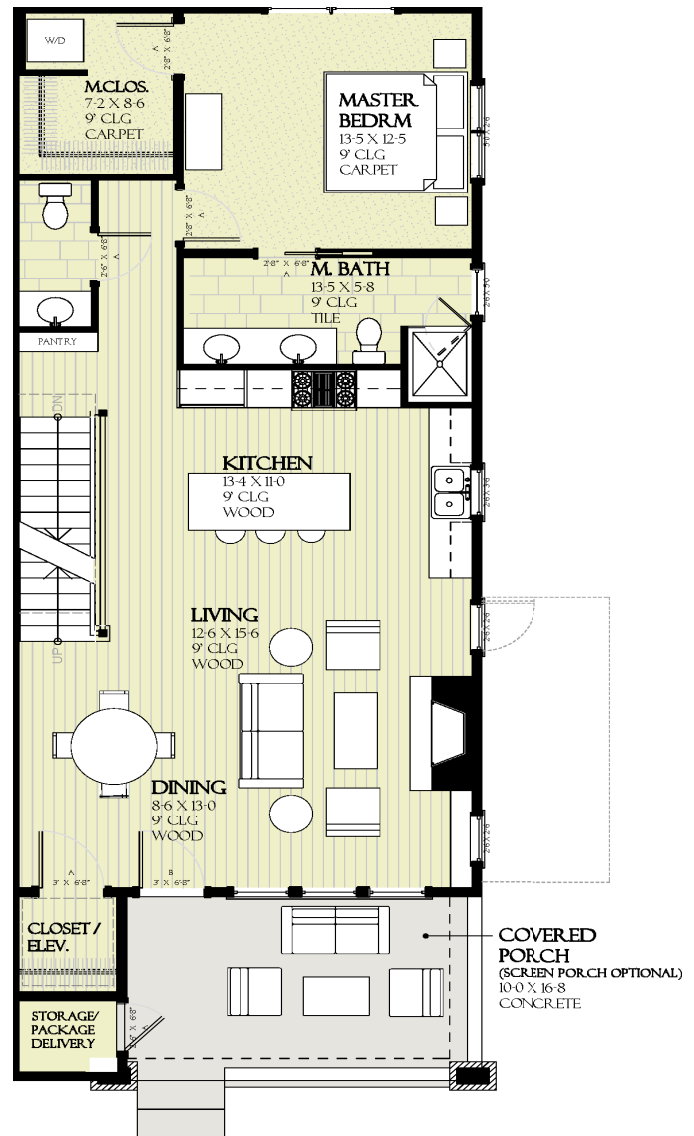

The Madeline

Named after Madeline LaFramboise, Ada's first female fur trader & entrepreneur.

1,900 Sqft

3 Bedrooms | 2.5 Bathrooms

250 Sqft Porch/Patio

800 Sqft Garage

Main Floor Features

- 1,087 Square-Foot Kitchen, Living, and Dining Areas
- Spacious Master Suite
- Main Floor Laundry
- Nine-Foot Ceilings
- Recessed Lighting
- Soft-Close Cabinetry
- Whirlpool Appliance Package

W

The Madeline

Upper Floor Features

575 Square-Feet
Two Additional Bedrooms
Second Full Bathroom
Large Storage Closet

Ground Floor Features

800 Square-Feet
Fully Insulated 2-Stall Garage
Family Room Option*
Clopay Grand Harbor Garage Door

The Madeline

Named after Madeline LaFramboise, Ada's first female fur trader & entrepreneur.

1,900 Sqft

3 Bedrooms | 2 Bathrooms

250 Sqft Porch/Patio

800 Sqft Garage

Main Floor Features

- 1,087 Square-Foot Kitchen, Living, and Dining Areas
- Spacious Master Suite
- Main Floor Laundry
- Nine-Foot Ceilings
- Recessed Lighting
- Soft-Close Cabinetry
- Whirlpool Appliance Package

The Madeline

Upper Floor Features

- 575 Square-Feet
- Two Additional Bedrooms
- Second Full Bathroom
- Large Storage Closet

Ground Floor Features

- 800 Square-Feet
- Fully Insulated 2-Stall Garage
- Family Room Option*
- Clopay Grand Harbor Garage Door