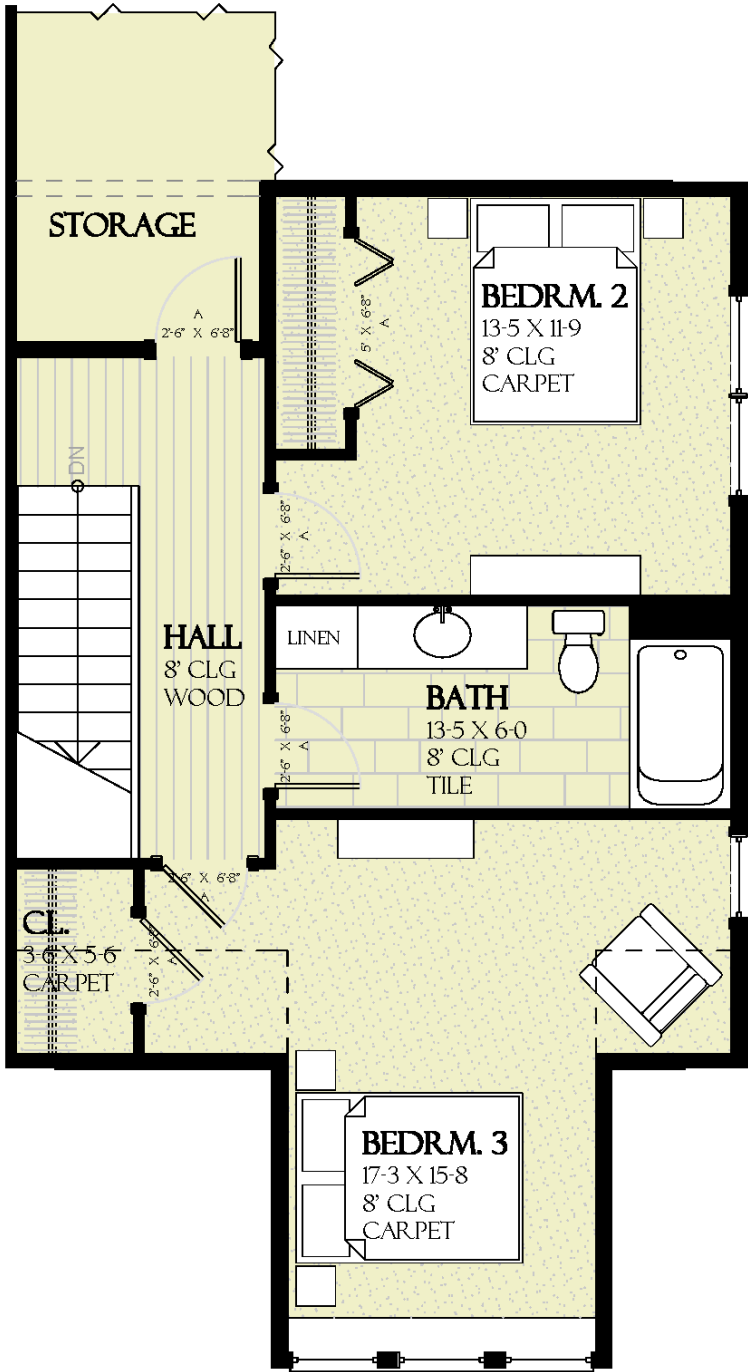

The Madeline

Named after Madeline LaFramboise, Ada's first female fur trader & entrepreneur.

1,900 Sqft

3 Bedrooms | 2.5 Bathrooms

250 Sqft Porch/Patio

800 Sqft Garage

Main Floor Features

- 1,087 Square-Foot Kitchen, Living, and Dining Areas
- Spacious Master Suite
- Main Floor Laundry
- Nine-Foot Ceilings
- Recessed Lighting
- Soft-Close Cabinetry
- Whirlpool Appliance Package

W

The Madeline

Upper Floor Features

575 Square-Feet
Two Additional Bedrooms
Second Full Bathroom
Large Storage Closet

Ground Floor Features

800 Square-Feet
Fully Insulated 2-Stall Garage
Family Room Option*
Clopay Grand Harbor Garage Door

The Madeline

Named after Madeline LaFramboise, Ada's first female fur trader & entrepreneur.

1,900 Sqft

3 Bedrooms | 2 Bathrooms

250 Sqft Porch/Patio

800 Sqft Garage

Main Floor Features

- 1,087 Square-Foot Kitchen, Living, and Dining Areas
- Spacious Master Suite
- Main Floor Laundry
- Nine-Foot Ceilings
- Recessed Lighting
- Soft-Close Cabinetry
- Whirlpool Appliance Package

The Madeline

Upper Floor Features

- 575 Square-Feet
- Two Additional Bedrooms
- Second Full Bathroom
- Large Storage Closet

Ground Floor Features

- 800 Square-Feet
- Fully Insulated 2-Stall Garage
- Family Room Option*
- Clopay Grand Harbor Garage Door