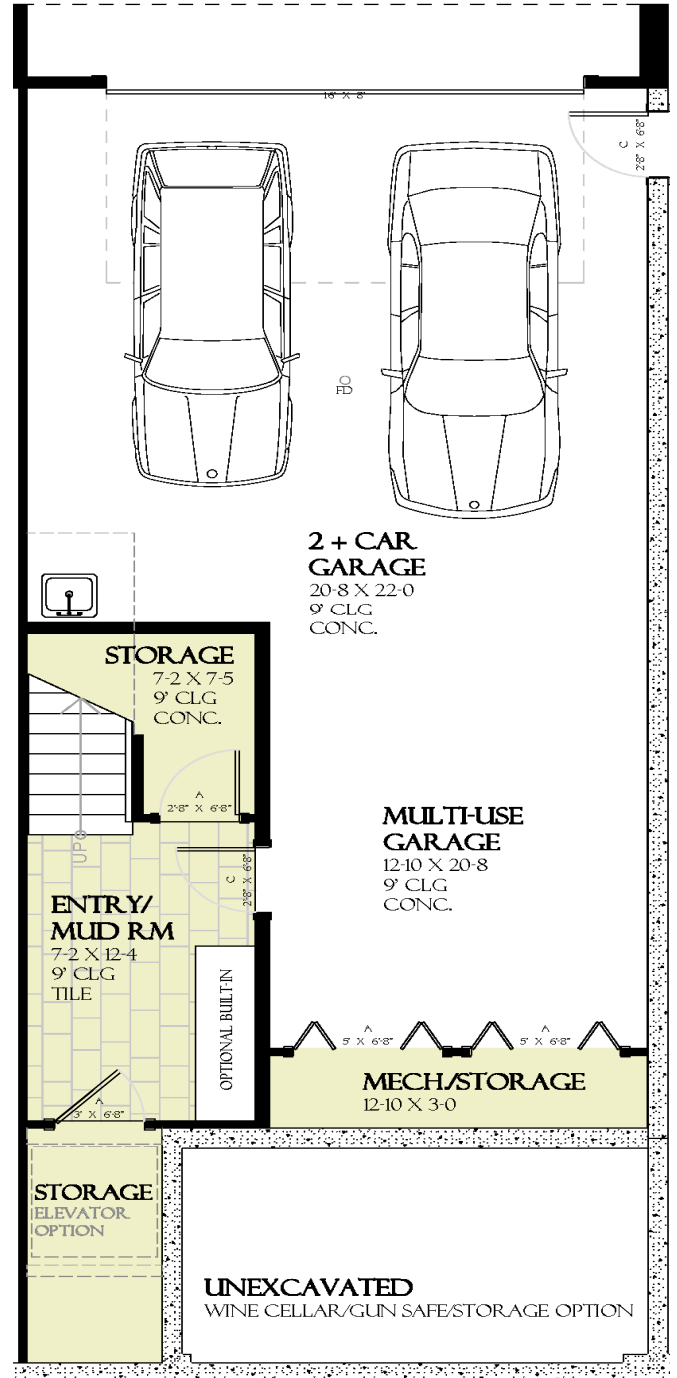

The Madeline

Named after Madeline LaFramboise, Ada's first female fur trader & entrepreneur.

1,900 Sqft

3 Bedrooms | 2.5 Bathrooms

250 Sqft Porch/Patio

800 Sqft Garage

Main Floor Features

- 1,087 Square-Foot Kitchen, Living, and Dining Areas
- Spacious Master Suite
- Main Floor Laundry
- Nine-Foot Ceilings
- Recessed Lighting
- Soft-Close Cabinetry
- Whirlpool Appliance Package

W

The Madeline

Upper Floor Features

575 Square-Feet
Two Additional Bedrooms
Second Full Bathroom
Large Storage Closet

Ground Floor Features

800 Square-Feet
Fully Insulated 2-Stall Garage
Family Room Option*
Clopay Grand Harbor Garage Door

The Madeline

Named after Madeline LaFramboise, Ada's first female fur trader & entrepreneur.

1,900 Sqft

3 Bedrooms | 2 Bathrooms

250 Sqft Porch/Patio

800 Sqft Garage

Main Floor Features

- 1,087 Square-Foot Kitchen, Living, and Dining Areas
- Spacious Master Suite
- Main Floor Laundry
- Nine-Foot Ceilings
- Recessed Lighting
- Soft-Close Cabinetry
- Whirlpool Appliance Package

The Madeline

Upper Floor Features

- 575 Square-Feet
- Two Additional Bedrooms
- Second Full Bathroom
- Large Storage Closet

Ground Floor Features

- 800 Square-Feet
- Fully Insulated 2-Stall Garage
- Family Room Option*
- Clopay Grand Harbor Garage Door