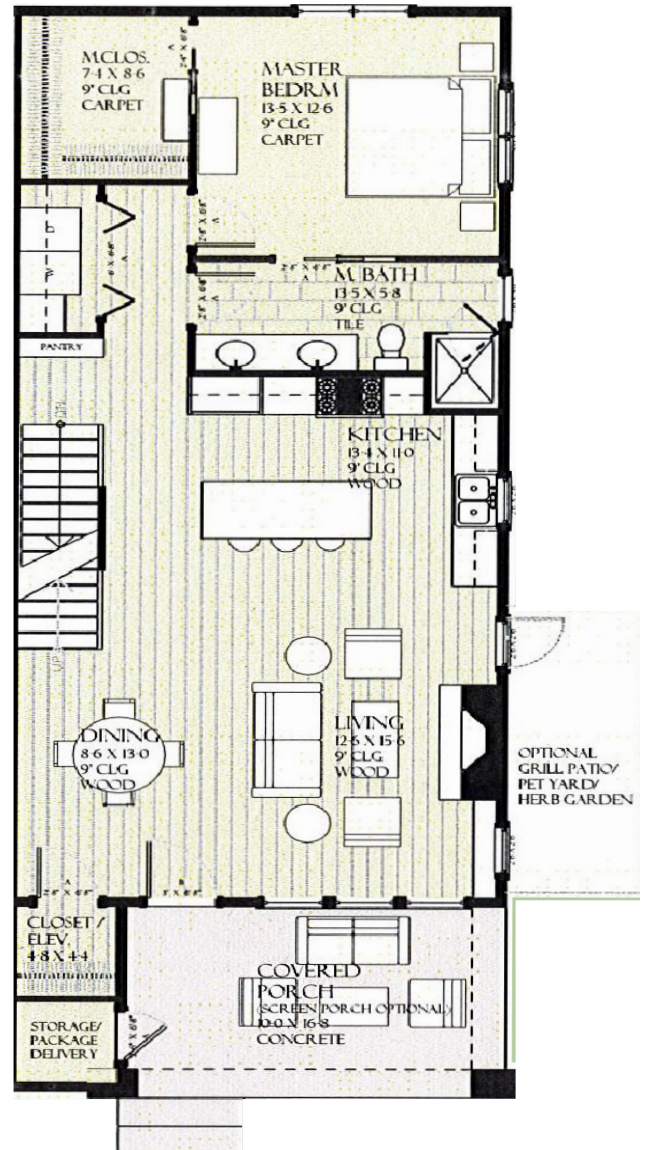

The Madeline

Named after Madeline LaFramboise, Ada's first female fur trader & entrepreneur.

1,900 Sqft

3 Bedrooms | 2.5 Bathrooms

250 Sqft Porch/Patio

800 Sqft Garage

Main Floor Features

- 1,087 Square-Foot Kitchen, Living, and Dining Areas
- Spacious Master Suite
- Main Floor Laundry
- Nine-Foot Ceilings
- Recessed Lighting
- Soft-Close Cabinetry
- Whirlpool Appliance Package

W

The Madeline

Upper Floor Features

575 Square-Feet
Two Additional Bedrooms
Second Full Bathroom
Large Storage Closet

Ground Floor Features

800 Square-Feet
Fully Insulated 2-Stall Garage
Family Room Option*
Clopay Grand Harbor Garage Door

The Madeline

Named after Madeline LaFramboise, Ada's first female fur trader & entrepreneur.

1,900 Sqft

3 Bedrooms | 2 Bathrooms

250 Sqft Porch/Patio

800 Sqft Garage

Main Floor Features

- 1,087 Square-Foot Kitchen, Living, and Dining Areas
- Spacious Master Suite
- Main Floor Laundry
- Nine-Foot Ceilings
- Recessed Lighting
- Soft-Close Cabinetry
- Whirlpool Appliance Package

The Madeline

Upper Floor Features

- 575 Square-Feet
- Two Additional Bedrooms
- Second Full Bathroom
- Large Storage Closet

Ground Floor Features

- 800 Square-Feet
- Fully Insulated 2-Stall Garage
- Family Room Option*
- Clopay Grand Harbor Garage Door